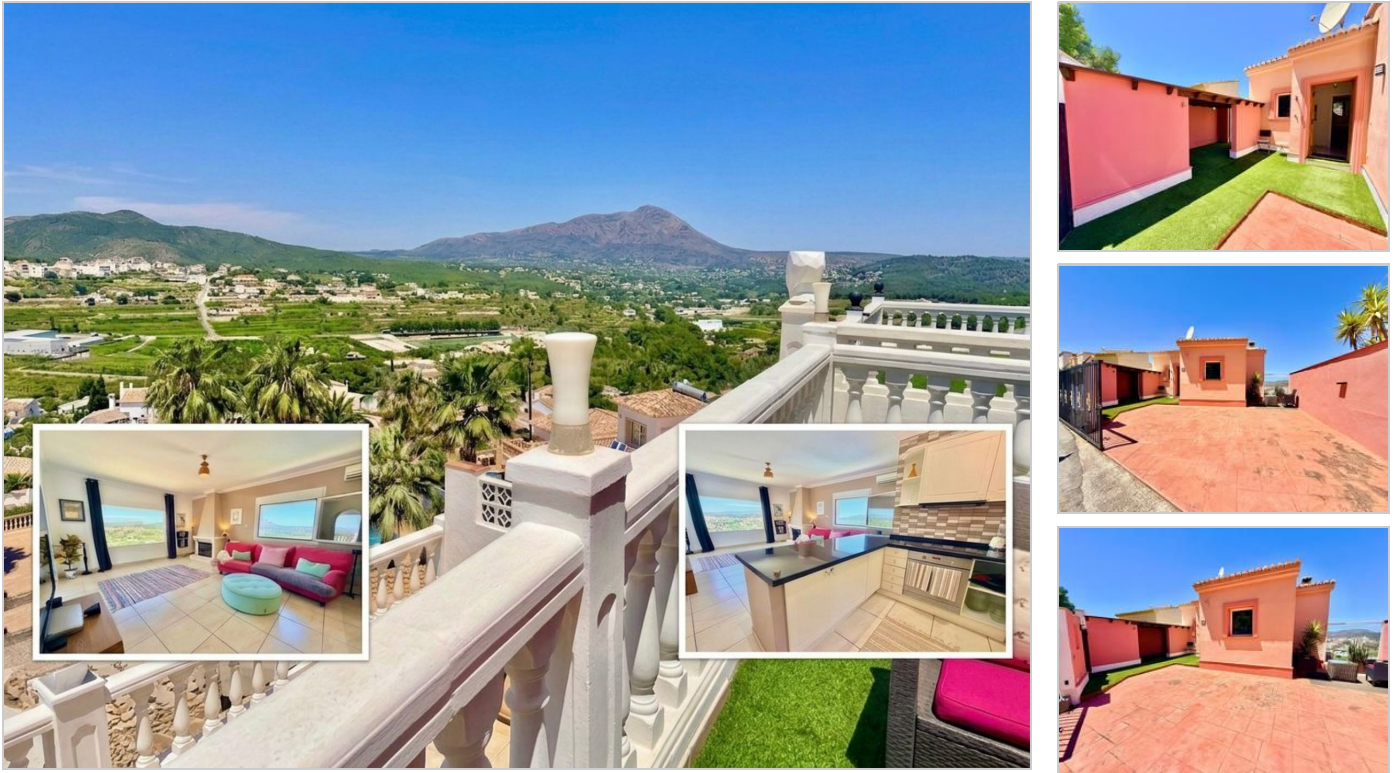

Rentals Javea

0034 966 463 108
info@rentalsjavea.com
www.rentalsjavea.com

Long Term Rentals | Winter Rentals | Property Management

Benitachell Villa

Ref 781847 €1,500

Available from September until the end of June 2027 (FULL RENTAL PERIOD ONLY)
Detached villa distributed over 3 levels, in excellent condition, with communal swimming pool,...

Beds 3
Baths 3
Pool Yes

Size 150m2
Plot m2

Description

Available from September until the end of June 2027 (FULL RENTAL PERIOD ONLY)
Detached villa distributed over 3 levels, in excellent condition, with communal swimming pool, perfectly located a short drive from Benitachell and all amenities.

The main entrance is located on the upper level, where there is private enclosed parking for 2 vehicles

123 Javea Villas

Web: www.rentalsjavea.com **Email:** info@rentalsjavea.com **Telephone:** 0034 966 463 108