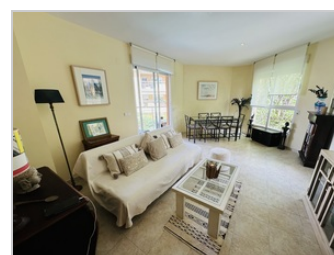

Rentals Javea

0034 966 463 108
info@rentalsjavea.com
www.rentalsjavea.com

Long Term Rentals | Winter Rentals | Property Management

Javea Apartment

Ref 68986333 €1,200

Available for winter rental for 3 monthly periods. Apartment to rent for winter close to Javea Port. Located in a small complex with communal swimming pool and pretty gardens, ...

Beds 2

Size 90m2

Baths 2

Plot m2

Pool Communal

Description

Available for winter rental for 3 monthly periods. Apartment to rent for winter close to Javea Port. Located in a small complex with communal swimming pool and pretty gardens, within walking distance to Javea port and all amenities.

1st floor with lift, on one level and private parking space. 2 double bedrooms with built in wardrobes, 2 bathrooms, lounge and dining room with 2 terraces, fully equipped kitchen, hot and cold air conditioning.

Also available for 3 month rentals. Please ask for further information.

AVAILABLE FOR 3 MONTH PERIODS:

SEPTEMBER/OCTOBER/NOVEMBER 1200 EUROS PER MONTH

DECEMBER/JANUARY/FEBRUARY 1200 EUROS PER MONTH

MARCH/APRIL/MAY 1200 EUROS PER MONTH

123 Javea Villas

Web: www.rentalsjavea.com **Email:** info@rentalsjavea.com **Telephone:** 0034 966 463 108