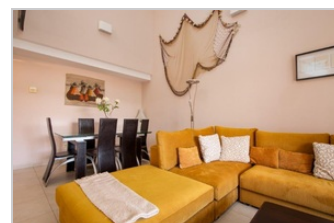

Rentals Javea

0034 966 463 108
info@rentalsjavea.com
www.rentalsjavea.com

Long Term Rentals | Winter Rentals | Property Management

Javea Apartment

Ref 627374 €1,050

Available from September to June 2025. Top floor with lift. Beautiful penthouse duplex apartment located close to the Port of Javea, 2 double bedrooms, 2 bathrooms, equipped kit...

Beds 2

Size 70m2

Baths 2

Plot m2

Pool

Description

Available from September to June 2025. Top floor with lift. Beautiful penthouse duplex apartment located close to the Port of Javea, 2 double bedrooms, 2 bathrooms, equipped kitchen, lounge and dining room, covered terrace with views of Montgo mountain. On the second floor, there is a small lounge with a sofa bed and access to 2 terraces. Hot and cold air conditioning throughout, private parking space in a secure underground car park, communal swimming pool.

123 Javea Villas

Web: www.rentalsjavea.com **Email:** info@rentalsjavea.com **Telephone:** 0034 966 463 108