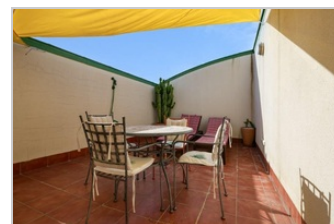

Rentals Javea

0034 966 463 108
info@rentalsjavea.com
www.rentalsjavea.com

Long Term Rentals | Winter Rentals | Property Management

Javea Apartment

Ref 627374 €1,050

Available from September to June 2025. Top floor with lift. Beautiful penthouse duplex apartment located close to the Port of Javea, 2 double bedrooms, 2 bathrooms, equipped kit...

Beds 2

Size 70m2

Baths 2

Plot m2

Pool

Description

Available from September to June 2025. Top floor with lift. Beautiful penthouse duplex apartment located close to the Port of Javea, 2 double bedrooms, 2 bathrooms, equipped kitchen, lounge and dining room, covered terrace with views of Montgo mountain. On the second floor, there is a small lounge with a sofa bed and access to 2 terraces. Hot and cold air conditioning throughout, private parking space in a secure underground car park, communal swimming pool.

123 Javea Villas

Web: www.rentalsjavea.com **Email:** info@rentalsjavea.com **Telephone:** 0034 966 463 108