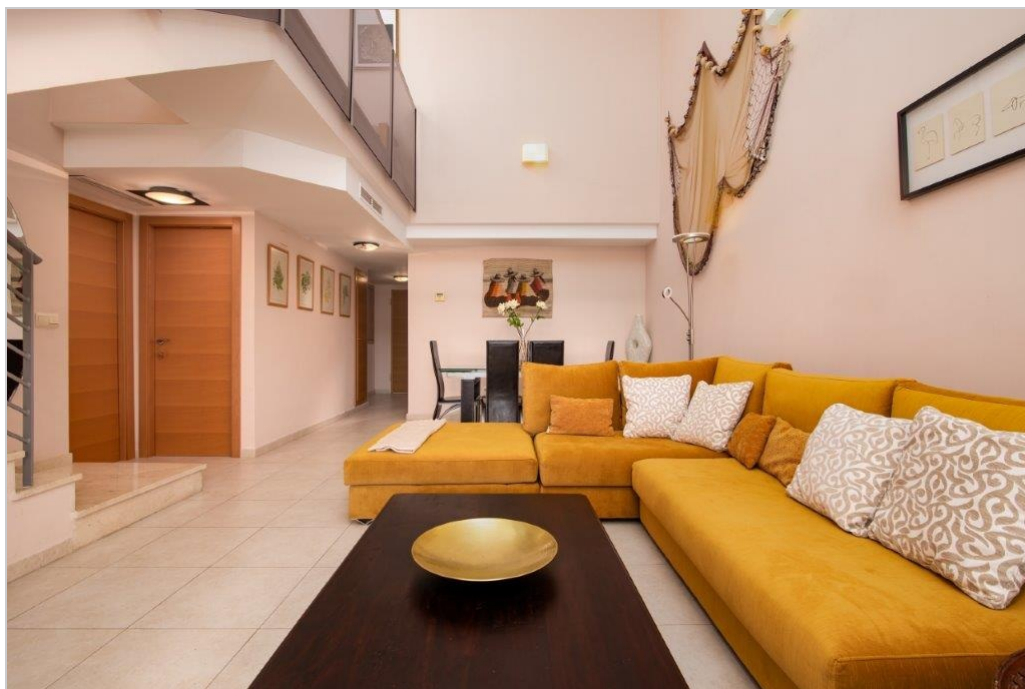

Rentals Javea

0034 966 463 108
info@rentalsjavea.com
www.rentalsjavea.com

Long Term Rentals | Winter Rentals | Property Management

Javea Apartment

Ref 627374 €1,050

Available from September to June 2025. Top floor with lift. Beautiful penthouse duplex apartment located close to the Port of Javea, 2 double bedrooms, 2 bathrooms, equipped kit...

Beds 2

Size 70m2

Baths 2

Plot m2

Pool

Description

Available from September to June 2025. Top floor with lift. Beautiful penthouse duplex apartment located close to the Port of Javea, 2 double bedrooms, 2 bathrooms, equipped kitchen, lounge and dining room, covered terrace with views of Montgo mountain. On the second floor, there is a small lounge with a sofa bed and access to 2 terraces. Hot and cold air conditioning throughout, private parking space in a secure underground car park, communal swimming pool.

123 Javea Villas

Web: www.rentalsjavea.com **Email:** info@rentalsjavea.com **Telephone:** 0034 966 463 108